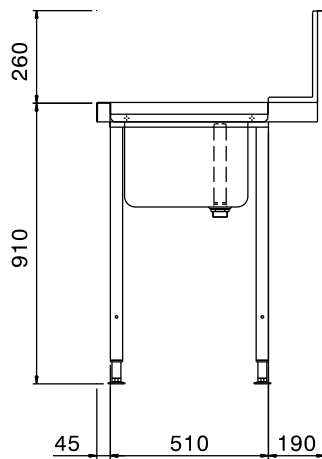

Short Form Specification

Item No. _____

For hood type dishwashers. Constructed in 304 AISI stainless steel with backsplash mm250h. N. 2 square 40x40mm tubular legs on height-adjustable feet. Bowl size mm500x400x300h with overflow pipe and drain hole. Basket direction: from left to right.

Main Features

- Supplied knocked-down and easy to assemble.
- Designed for 500x500 mm dishwashing racks.
- Plain undershelves and pre-rinse units available as optional accessories.

Construction

- Stainless steel feet 50 mm adjustable in height to ensure that tables drain back into the dishwasher.
- Included splashback to prevent water spatter.
- Deep anti-drip profiles completely folded with lower edge for safe and easy cleaning.
- All surfaces smooth with polished finish.
- 40x40 mm square tubular legs in AISI 304 stainless steel.
- 304 AISI stainless steel construction throughout.
- To be secured to the dishwasher and fitted with one pair of legs at the other end.
- Bowl size 500x400x300h with drain hole and strainer.

Optional Accessories

- Wall mounted mixing temperature pre-rinse unit PNC 855381
- Single hole deck mounted mixing temperature pre-rinse unit PNC 855385
- Single hole deck mounted elbow operated mixing temperature faucet with pre-rinse unit PNC 855386
- Single hole deck mounted riser add-on mixing temperature faucet with pre-rinse unit PNC 855387
- Undershelf for Dishwasher table, 1200 mm PNC 865352
- Floor fastening kit for 2 square legs PNC 865386
- Single plastic drain syphon 2 " for Sinks PNC 895313

APPROVAL: _____

Front

Side

Top

Key Information:

External dimensions, Width:	1200 mm
865309 (BHHPTB12L)	
External dimensions, Depth:	745 mm
External dimensions, Height:	1170 mm
Net weight:	8 kg
Splashback Dimensions, Height:	300 mm
Basin dimensions:	500x400x300h