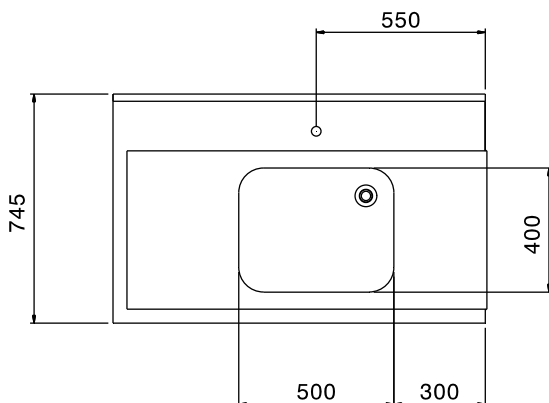

Short Form Specification

Item No. _____

For hood type dishwashers. Constructed in 304 AISI stainless steel with backsplash mm250h. N. 2 square 40x40mm tubular legs on height-adjustable feet. Bowl size mm500x400x300h with overflow pipe and drain hole. Basket direction: from left to right.

Main Features

- Supplied knocked-down and easy to assemble.
- Designed for 500x500 mm dishwashing racks.
- Plain undershelves and pre-rinse units available as optional accessories.

Construction

- Stainless steel feet 50 mm adjustable in height to ensure that tables drain back into the dishwasher.
- Included splashback to prevent water spatter.
- Deep anti-drip profiles completely folded with lower edge for safe and easy cleaning.
- All surfaces smooth with polished finish.
- 40x40 mm square tubular legs in AISI 304 stainless steel.
- 304 AISI stainless steel construction throughout.
- To be secured to the dishwasher and fitted with one pair of legs at the other end.
- Bowl size 500x400x300h with drain hole and strainer.

APPROVAL: _____

Front

Side

Top

Key Information:

External dimensions, Width:	1200 mm
865309 (BHHPTB12L)	
External dimensions, Depth:	745 mm
External dimensions, Height:	1170 mm
Net weight:	8 kg
Splashback Dimensions, Height:	300 mm
Basin dimensions:	500x400x300h