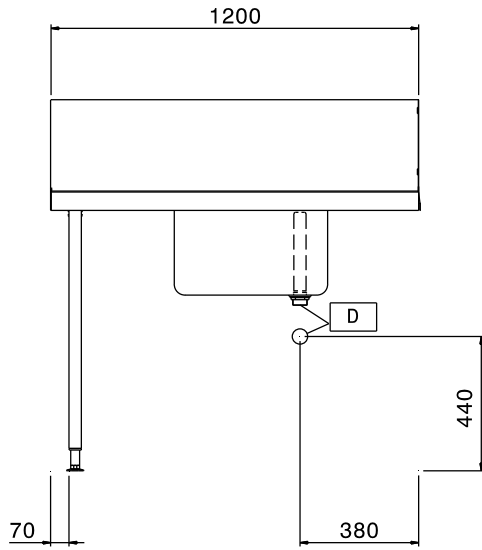

Short Form Specification

Item No. _____

For hood type dishwashers. Constructed in 304 AISI stainless steel with backsplash mm250h. N. 2 square 40x40mm tubular legs on height-adjustable feet. Bowl size mm500x400x300h with overflow pipe and drain hole. Basket direction: from left to right.

Main Features

- Supplied knocked-down and easy to assemble.
- Designed for 500x500 mm dishwashing racks.
- Plain undershelves and pre-rinse units available as optional accessories.

Construction

- Stainless steel feet 50 mm adjustable in height to ensure that tables drain back into the dishwasher.
- Included splashback to prevent water spatter.
- Deep anti-drip profiles completely folded with lower edge for safe and easy cleaning.
- All surfaces smooth with polished finish.
- 40x40 mm square tubular legs in AISI 304 stainless steel.
- 304 AISI stainless steel construction throughout.
- To be secured to the dishwasher and fitted with one pair of legs at the other end.
- Bowl size 500x400x300h with drain hole and strainer.

Optional Accessories

- Wall mounted mixing temperature pre-rinse unit PNC 855381
- Single hole deck mounted mixing temperature pre-rinse unit PNC 855385
- Single hole deck mounted elbow operated mixing temperature faucet with pre-rinse unit PNC 855386
- Single hole deck mounted riser add-on mixing temperature faucet with pre-rinse unit PNC 855387
- Undershelf for Dishwasher table, 1200 mm PNC 865352
- Floor fastening kit for 2 square legs PNC 865386
- Single plastic drain syphon 2 " for Sinks PNC 895313

APPROVAL: _____

Front

Side

Top

Key Information:

External dimensions, Width:	1200 mm
865309 (BHHPTB12L)	
External dimensions, Depth:	745 mm
External dimensions, Height:	1170 mm
Net weight:	8 kg
Splashback Dimensions, Height:	300 mm
Basin dimensions:	500x400x300h